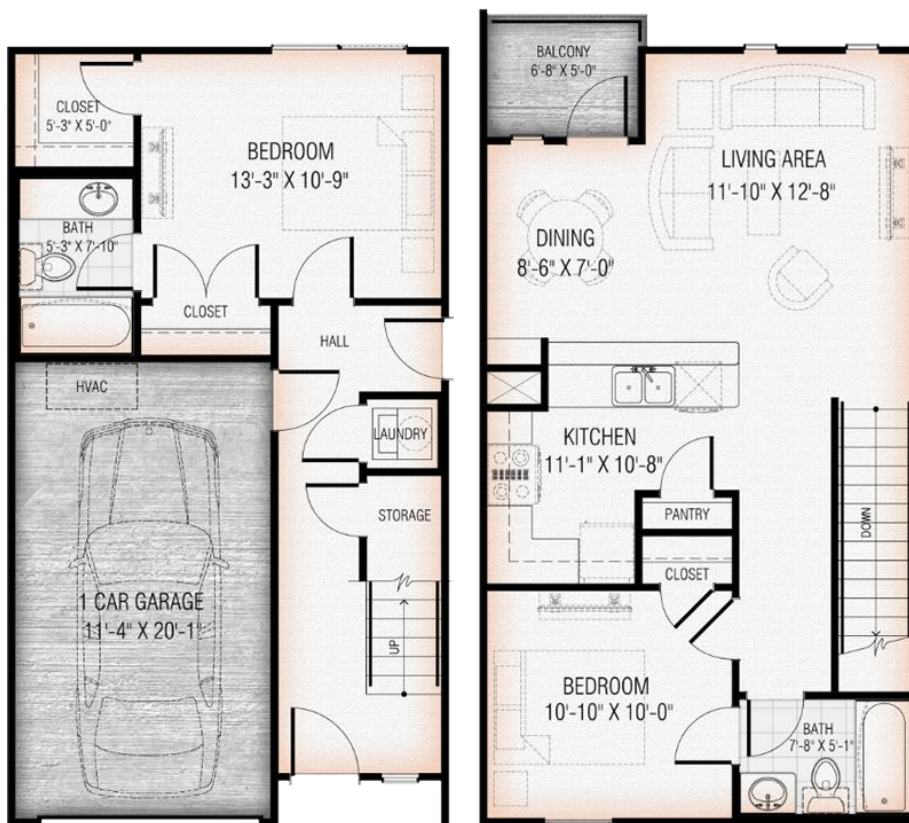

SOHO - TWO BEDROOM / TWO BATH
989 Sq. Ft.*

* All Square Footage is approximate only.

Tinsley Place

715 Cleveland Ave.
Waco, TX 76706

(254) 221-7852

TinsleyPlace.com