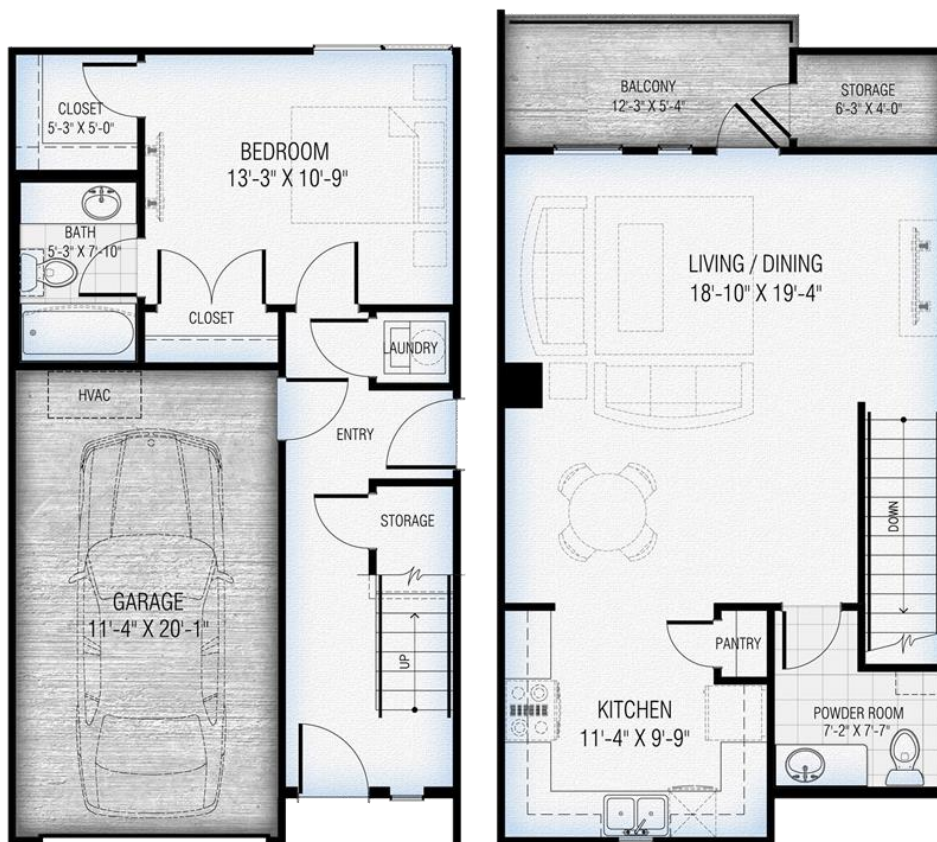

MIDTOWN I - ONE BEDROOM / ONE and 1/2 BATH  
947 Sq. Ft.\*

\* All Square Footage is approximate only.

**Tinsley Place**

715 Cleveland Ave.  
Waco, TX 76706

**(254) 221-7852**

TinsleyPlace.com