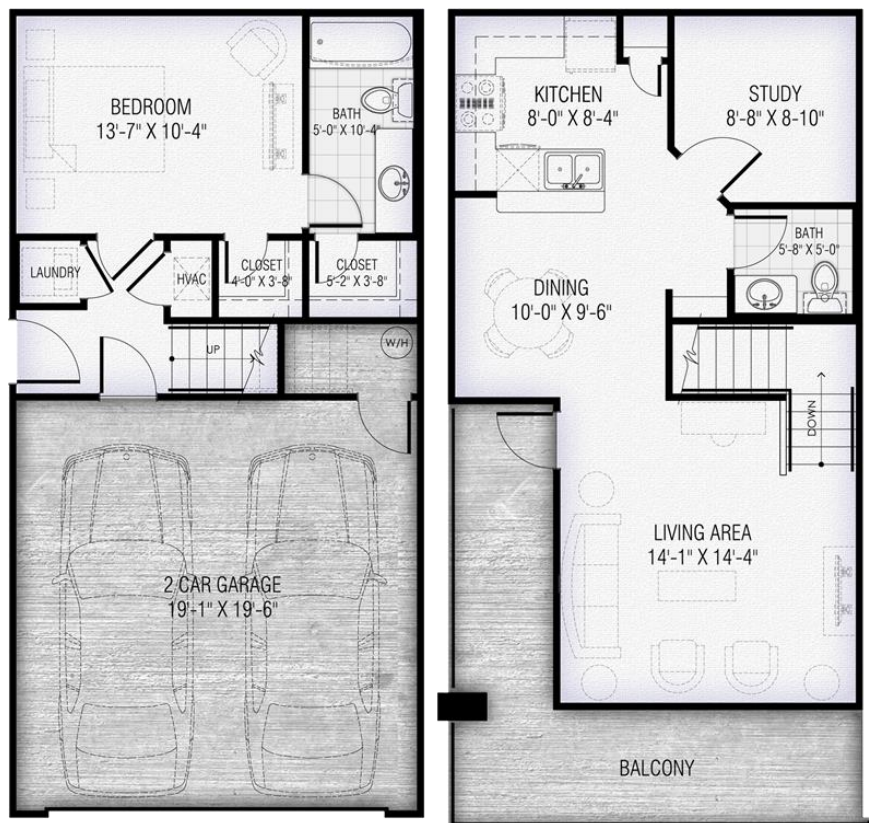

TRIBECA II - ONE BEDROOM / ONE and 1/2 BATH  
868 Sq. Ft.\*

\* All Square Footage is approximate only.

**Tinsley Place**

715 Cleveland Ave.  
Waco, TX 76706

**(254) 221-7852**

TinsleyPlace.com