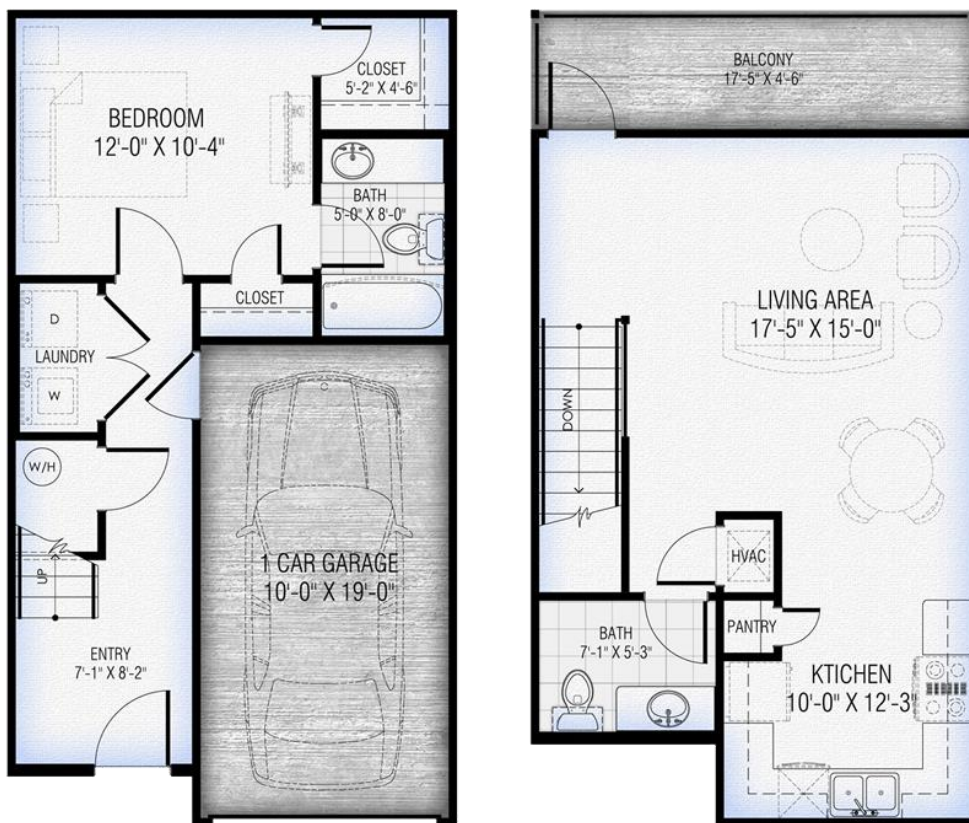

MIDTOWN II - ONE BEDROOM / ONE and 1/2 BATH
794 Sq. Ft.*

* All Square Footage is approximate only.

Tinsley Place

715 Cleveland Ave.
Waco, TX 76706

(254) 221-7852

TinsleyPlace.com