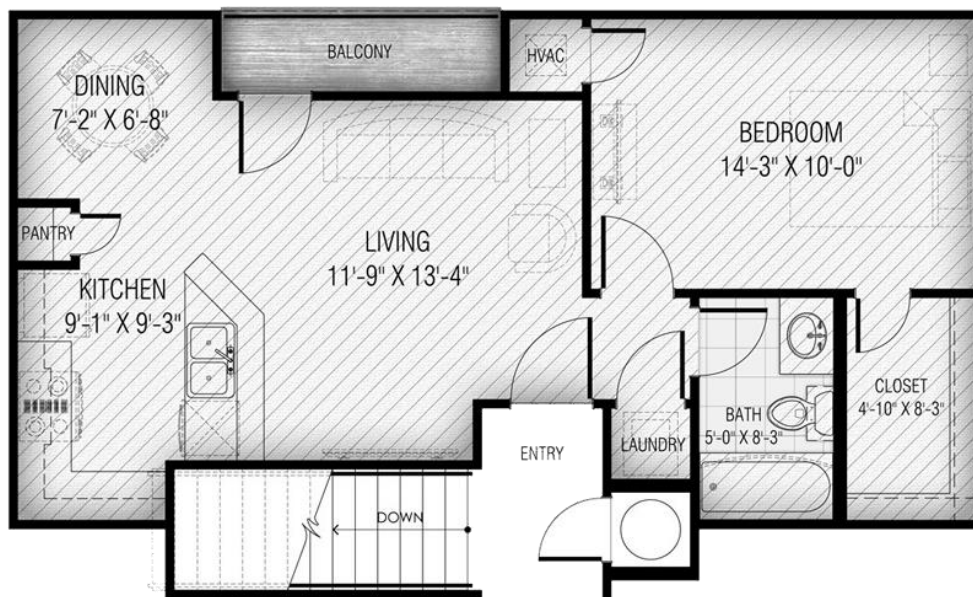

FLATIRON - ONE BEDROOM / ONE BATH
561 Sq. Ft.*

* All Square Footage is approximate only.

Tinsley Place

715 Cleveland Ave.
Waco, TX 76706

(254) 221-7852

TinsleyPlace.com